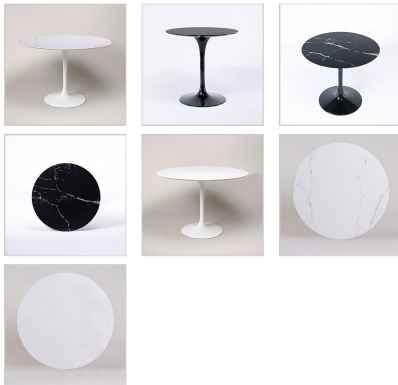

Eero Saarinen Style: Tulip Dining Table 42 Inch Round - Quartz Top

Inspired By: Eero Saarinen Tulip Table Series

Item No.: MC-1372

Saarinen Table Top Choices:

Quartz: Solid White

Product Category: [Dining Tables](#)

Designer: [Eero Saarinen](#)

Table Category: [Dining Tables](#)

Table Top Style: [Imitation Quartz Top](#)

Product Group: [tulip tables](#)

Modernism Style: [Mid-Century Modern](#)

DESCRIPTION

Eero Saarinen, created his Pedestal Collection in the mid-1950s. An integral part of the series, the Tulip Table mimics the same sleek design and pedestal base of the wildly popular Tulip Chair. This stunningly simplistic table is versatile, beautiful and ready to transform your space.

Our table is custom made for us with the standard table height of 29.5 inches (not 28.5 inches like most other sellers have), and we offer a quartz top with the same edge detail as the original.

Quartz is a durable, nonporous material, most commonly used on countertops. Quartz has a variety of different colors and textures, and we have chosen three colors of tops to use on our Saarinen Style Tulip Tables: solid white quartz, white quartz with grey veins and black quartz with white veins. By its simplicity, it can complement any design choice. This material also comes with a stain resistant finish that gives it a longer life free of discoloration. We have decided to discontinue our offering of Carrara Marble tops due to long term performance of this material. Between the continual upkeep and lack of stain protection offered, we believe the quartz is a superior production for the same look.

Dimensions (inches):

Overall: 30d x 29.25h

Weight: 200lbs

WOOD CHOICES

Our version of the Eero Saarinen designed Tulip Table is an excellent replacement for the official version of this table sold at Design Within Reach, Knoll and Hive Modern. It is also way better than the low-market versions you will find on