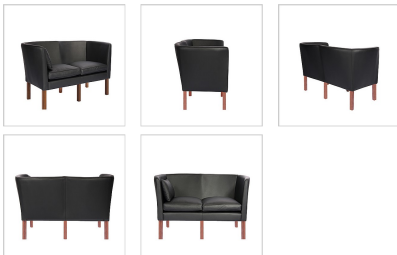

Mogensen Model 2215 Style Loveseat - Premium Black / Dark Walnut

Inspired By: Borge Mogensen Model 2215 Loveseat

Item No.: QS-MC-6122-L443-W13

Price: \$3,080.00

Product Category: [Loveseats](#)

Designer: [Borge Mogensen](#)

Product Group: [mogensen seating](#)

Modernism Style: [Scandinavian Modern](#)

Upholstery Color: [Premium Black](#)

DESCRIPTION

Dimensions (inches):

Overall: 59.8w x 32.3d x 31.5h
Seat Interior: 45w x 20d
Seat Height: 18h
Arm Height: 26h
Weight: 117lbs