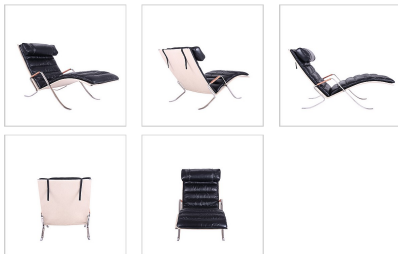

Fabricius & Kastholm Style: PK87 Grasshopper Chair

Inspired By: Fabricius & Kastholm PK87 Grasshopper Chair

Item No.: MC-2410

Premium Leather Choices:

Distressed Leather Choices:

Canvas Color Choice:

Product Category: [Lounge Chairs](#)

Designer: [Fabricius and Kastholm](#)

Product Group: [Fabricius and Kastholm](#)

Modernism Style: [Scandinavian Modern](#)

DESCRIPTION

Dimensions (inches):

Overall: 28w x 58d x 33h
Seat Interior: 38w x 25d
Seat Height: 17h
Weight: 70lbs

LEATHER CHOICES

Modern Classics Furniture offers two levels of premium Top-Grain Italian Leathers for this product (Smooth and Distressed). These leathers feature:

- Top-grain Italian leather from Grade A hides
- Semi aniline-dyed (standard) and 100% aniline-dyed (premium)
- Made at Italian tanneries and sent to our factory
- Have a UV and Moisture Guard built into the non-toxic vegetable dyes
- Are not split hides or bonded leather

Click on any of these images for an enlarged view.

Smooth Leathers (Premium -Top Grain)

| | | | | | | | | | | | | |
|----------------------------|--------------------------|------------------|--------------------------|------------------------|-----------------------|-------------------------|---------------------------|----------------------|------------------------|-----------------------|----------------------|--------------------------|
| Porcelain White L201 | Snowcap White L407 | Sandston L215 | Driftwood Tan L219 | Terra Brown L224 | Golden Tan L227 | Saddle Brown L231 | Espresso Brown L235 | Navy Blue L237 | Nimbus Gray L238 | Cloud Gray L239 | Camel Tan L427 | Tuscany Brown L431 |
|----------------------------|--------------------------|------------------|--------------------------|------------------------|-----------------------|-------------------------|---------------------------|----------------------|------------------------|-----------------------|----------------------|--------------------------|