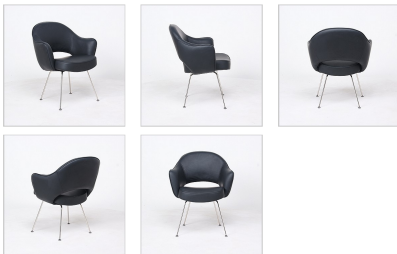

Saarinen Arm Chair - Premium Black Leather

Inspired By: Eero Saarinen Arm Chair

Item No.: QS-MC-1356-L244-SS1

Price: \$1,250.00

Product Category: [Dining Chairs](#)

Designer: [Eero Saarinen](#)

Product Group: [saarinen seating](#)

Modernism Style: [Mid-Century Modern](#)

Upholstery Color: [Premium Black](#)

Click to View Other In-Stock Colors: [MC-1356](#)

DESCRIPTION

Note: This quick ship item is only for the Saarinen Style: M71 Arm Chair - Premium Black Leather. If you would like a different color, please go to the main product page for this item: [MC-1356](#)

Our M71 Saarinen Style Executive Arm Chair is inspired by this Saarinen Model 71 Arm Chair. Our internal shell is made of a molded polymer fiberglass. Next a molded foam is placed over the shell, then upholstered and the legs are attached. The stainless steel legs are solid stainless steel bar stock with adjustable foot glides.

Read our Comparison Guide **Dimensions:**

Overall: 26w x 24d x 32.5h
Seat Interior: 18w x 20d
Seat Height: 18.5h
Arm Height: 25.5h
Weight: 24lbs