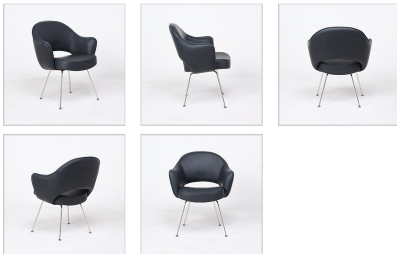

## Saarinen Executive Armchair - Premium Black Leather

Inspired By: Eero Saarinen Arm Chair

Item No.: QS-MC-1356-L244-SS1

Price: \$1,250.00

Product Category: [Dining Chairs](#)

Designer: [Eero Saarinen](#)

Product Group: [saarinen seating](#)

Modernism Style: [Mid-Century Modern](#)

Upholstery Color: [Premium Black](#)

Click to View Other In-Stock Colors: [MC-1356](#)

### DESCRIPTION

Note: This quick ship item is only for the Saarinen Style: Executive Armchair - Premium Black Leather. If you would like a different color, please go to the main product page for this item: [MC-1356](#)

#### Read our Comparison Guide Dimensions:

Overall: 26w x 24d x 32.5h  
Seat Interior: 18w x 20d  
Seat Height: 18.5h  
Arm Height: 25.5h  
Weight: 24lbs