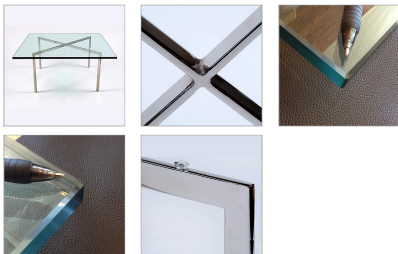

Exhibition Coffee Table

Inspired By: Mies van der Rohe Barcelona Table

Item No.: QS-MC-1061

Price: \$1,020.00

Product Category: [Coffee Tables](#)

Designer: [Mies van der Rohe](#)

Table Category: [Coffee Tables](#)

Table Top Style: [Glass Top](#)

Product Group: [barcelona tables](#)

Modernism Style: [Bauhaus Modern](#)

DESCRIPTION

Our version of this coffee table, which we call the Exhibition Coffee Table, is made of hand-polished #304 stainless steel flat stock that is .6 inches (15mm) thick by 1.25 inches wide. The glass top is a solid piece of tempered glass that is .75 inches thick and features a polished edge. There are 4 clear rubber bumpers that support the glass on the frame.

Dimensions:

Overall: 40w x 40d x 18h

Weight: 132lbs