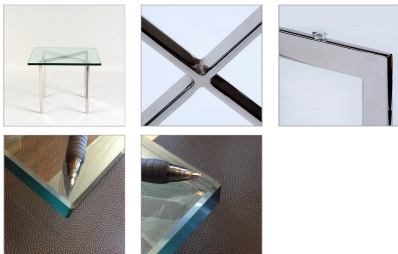

## Exhibition Side Table

Inspired By: Mies van der Rohe Barcelona Table

Item No.: QS-MC-1064

**Price: \$770.00**

Product Category: [Side Tables](#)

Designer: [Mies van der Rohe](#)

Product Group: [barcelona tables](#)

### DESCRIPTION

Our Exhibition Side table is made of hand-polished #304 stainless steel flat stock that is .6 inches (15mm) thick by 1.25 inches wide. The glass top is a solid piece of tempered glass that is .75 inches thick and features a polished pencil edge.