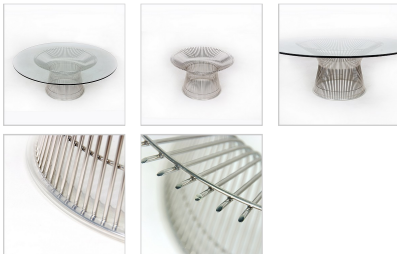

## Platner Round Coffee Table - 42 inch Glass Top

Inspired By: Warren Platner Round Coffee Table

Item No.: QS-MC-6502-42

**Price: \$865.00**

Product Category: [Coffee Tables](#)

Designer: [Warren Platner](#)

### DESCRIPTION

Note: This quick ship item is only for the Platner Style: Round Coffee Table - 42 inch glass top. If you would like the 36 inch size option, please go to the main product page for this item: [MC-6503](#)

Part of the Platner Collection, our Wire Frame Coffee is inspired by Platner's designs from 1966 is an elegant addition to your living room. This iconic piece features steel rods to form the curved stool base. Our version of the Platner Coffee Table features half inch thick tempered glass resting on a sculptural base of stainless steel rods. The rods are polished to a medium shiny finish. There are clear rubber deals that are placed on the ends of the rods, to prevent them from scratching the glass and also, to keep the glass from sliding around.

Feature	Official Versions	Ours
<b>Table Top</b>	Wood, Clear glass, bronze glass, marble	Clear Glass only
<b>Base Shape</b>	Official Version	Similar
<b>Base Rod Material</b>	Mild Steel (not rust proof)	Solid stainless Steel
<b>Base Colors</b>	Nickel Plated, gold or bronze paint	Polished stainless, powder coating in Black, gold, dark bronze or select your own
<b>Base Rings</b>	3	3