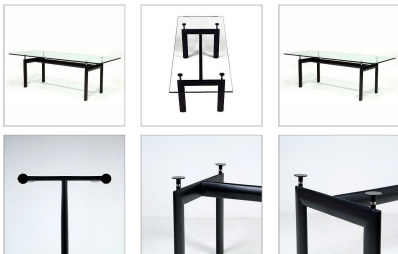

Corbusier LC6 Dining Table - 39.5 x 88 inches

Inspired By: Corbusier LC6 Dining Table

Item No.: QS-MC-2056-G04

Price: \$2,260.00

Product Category: [Dining Tables](#)

Designer: [le Corbusier](#)

Table Category: [Dining Tables](#)

Table Top Style: [Glass Top](#)

Product Group: [corbusier tables](#)

Modernism Style: [Scandinavian Modern](#)

DESCRIPTION

Also known as the Tube d'Avion Table, this LC6 table designed by architect Le Corbusier. Our table is the only one on the market that is offered in the standard table height of 29.5 inches. There are four sizes of glass tops available, this one is the 33.5 x 88 inch size. For the other sizes, please see this main product page located at this link: [MC-2056](#)

Our le Corbusier Style Dining Table is inspired by the Le Corbusier's LC6 Table and features a steel tubular frame powder coated satin black, adjustable glass supports and a thick glass top which beautifully coordinates with his other classic designs and is a wonderful choice for contemporary dining areas. The height adjustment allows for a finished table height of 29.5 to 30 inches, including the .70 inch glass thickness.

Dimensions (inches):

Overall: 88w x 39.5d x 29.5-30.0h

Weight: 210lbs