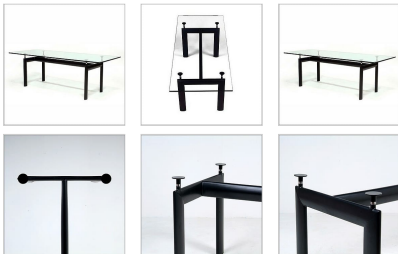

## Corbusier LC6 Dining Table - 39.5 x 88 inches

Inspired By: Corbusier LC6 Dining Table

Item No.: QS-MC-2056-G04

Price: \$2,260.00

Product Category: [Dining Tables](#)

Designer: [le Corbusier](#)

Table Category: [Dining Tables](#)

### DESCRIPTION

Also known as the Tube d'Avion Table, this LC6 table designed by architect Le Corbusier. Our table is the only one on the market that is offered in the standard table height of 29.5 inches. There are four sizes of glass tops available, this one is the 33.5 x 88 inch size. For the other sizes, please see this main product page located at this link: [MC-2056](#)

Our le Corbusier Style Dining Table is inspired by the Le Corbusier's LC6 Table and features a steel tubular frame powder coated satin black, adjustable glass supports and a thick glass top which beautifully coordinates with his other classic designs and is a wonderful choice for contemporary dining areas. The height adjustment allows for a finished table height of 29.5 to 30 inches, including the .70 inch glass thickness.

#### Dimensions (inches):

Overall: 88w x 39.5d x 29.5-30.0h

Weight: 210lbs