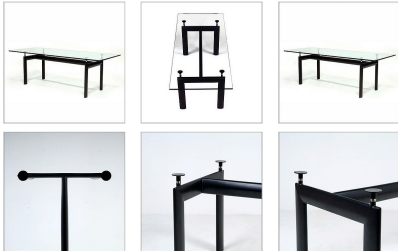

## Corbusier LC6 Dining Table - 39.5 x 70 inches

Inspired By: Corbusier LC6 Dining Table

Item No.: QS-MC-2056-G03

**Price: \$2,020.00**

Product Category: [Dining Tables](#)

Designer: [le Corbusier](#)

Table Category: [Dining Tables](#)

### DESCRIPTION

Also known as the Tube d'Avion Table, this LC6 table designed by architect Le Corbusier. Our table is the only one on the market that is offered in the standard table height of 29.5 inches. There are four sizes of glass tops available, this one is the 33.5 x 70 inch size. For the other sizes, please see this main product page located at this link: [MC-2056](#)

Our le Corbusier Style Dining Table is inspired by the Le Corbusier's LC6 Table and features a steel tubular frame powder coated satin black, adjustable glass supports and a thick glass top which beautifully coordinates with his other classic designs and is a wonderful choice for contemporary dining areas. The height adjustment allows for a finished table height of 29.5 to 30 inches, including the .70 inch glass thickness.

#### Dimensions (inches):

Overall: 70w x 39.5d x 29.5-30.0h

Weight: 210lbs