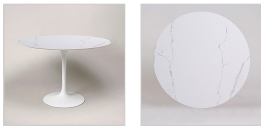

## Saارين Tulip Bistro Table 42 Inch Round - White Quartz with Grey Veins

Inspired By: Eero Saarinen Tulip Table Series

Item No.: QS-MC-1372-Q32

**Price: \$1,520.00**

Product Category: [Dining Tables](#)

Designer: [Eero Saarinen](#)

Table Category: [Dining Tables](#)

Table Top Style: [Imitation Quartz Top](#)

Product Group: [tulip tables](#)

Modernism Style: [Mid-Century Modern](#)

Upholstery Color: [White Quartz with Gray Vein](#)

### DESCRIPTION

Note: This quick ship item is only for Saarinen Style: Tulip Bistro Table 42 inch Round - White Quartz with Grey Veins. If you would like a different color, please go to the main product page for this item: [MC-1372](#)

Featured here in the Quartz top and gloss white aluminum base. Our table is custom made for us with the standard table height of 29.5 inches (not 28.5 inches like most other sellers have), and we offer a quartz top with the same edge detail as the original.