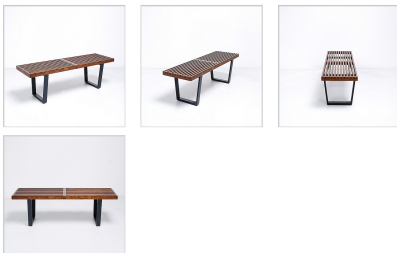

George Nelson Slat Bench - 60 inch - Walnut

Inspired By: George Nelson 60 inch Bench

Item No.: QS-MC-5842-W23

Price: \$850.00

Product Category: [Benches](#)

Designer: [George Nelson](#)

Product Group: [nelson Collection](#)

Modernism Style: [Mid-Century Modern](#)

Click to View Other In-Stock Colors: [MC-5830](#)

DESCRIPTION

Note: This quick ship item is only for the Nelson Style Slat Bench: 60 inch Bench in Walnut Finish. If you would like a different size or color, please go to the main category page for this item: [George Nelson Style Slat Benches](#)

Our 60 inch Slat Bench is inspired by the popular George Nelson Slat Bench. It is a great compliment to any of the pieces of the modern classics collection. Some of the key features of our George Nelson style Slat Bench include:

Versatility: One notable aspect of the Nelson Slat Bench is its versatility. Originally designed as a seating and occasional table solution, it can serve multiple functions. It's often used as a coffee table or a bench for seating. Exclusive to our model is the seat height of 15.75, over an inch higher than other models on the market.