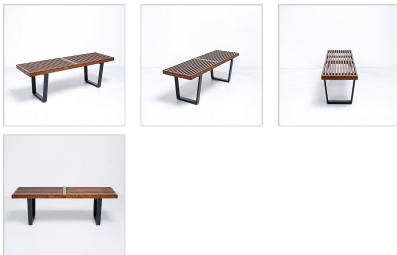

## George Nelson Slat Bench - 60 inch - Walnut

Inspired By: George Nelson 60 inch Bench

Item No.: QS-MC-5842-W23

**Price: \$850.00**

Product Category: [Benches](#)

Designer: [George Nelson](#)

Product Group: [nelson Collection](#)

### DESCRIPTION

Note: This quick ship item is only for the Nelson Style Slat Bench: 60 inch Bench in Walnut Finish. If you would like a different size or color, please go to the main category page for this item: [George Nelson Style Slat Benches](#)

Our 60 inch Slat Bench is inspired by the popular George Nelson Slat Bench. It is a great compliment to any of the pieces of the modern classics collection. Some of the key features of our George Nelson style Slat Bench include:

**Versatility:** One notable aspect of the Nelson Slat Bench is its versatility. Originally designed as a seating and occasional table solution, it can serve multiple functions. It's often used as a coffee table or a bench for seating. Exclusive to our model is the seat height of 15.75 inches, which is almost 2 inches higher than other models on the market.