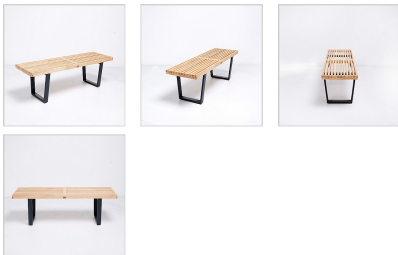

George Nelson Slat Bench - 60 inch - Ash Natural

Inspired By: George Nelson 60 inch Bench

Item No.: QS-MC-5842-W26

Price: \$850.00

Product Category: [Benches](#)

Designer: [George Nelson](#)

Product Group: [nelson Collection](#)

Modernism Style: [Mid-Century Modern](#)

Click to View Other In-Stock Colors: [MC-5830](#)

DESCRIPTION

Note: This quick ship item is only for the Nelson Style Slat Bench: 60 inch Bench in Ash Natural Finish. If you would like a different size or color, please go to the main category page for this item: [George Nelson Style Slat Benches](#)

Our 60 inch Slat Bench is inspired by the popular George Nelson Slat Bench. It is a great compliment to any of the pieces of the modern classics collection. Some of the key features of our George Nelson style Slat Bench include:

Versatility: One notable aspect of the Nelson Slat Bench is its versatility. Originally designed as a seating and occasional table solution, it can serve multiple functions. It's often used as a coffee table or a bench for seating. Exclusive to our model is the seat height of 15.75 inches, which is almost 2 inches higher than other models on the market.