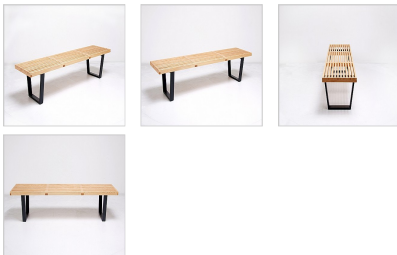

## George Nelson Slat Bench - 72 inch - Ash Natural

Inspired By: George Nelson 72 inch Bench

Item No.: QS-MC-5843-W26

**Price: \$1,020.00**

Product Category: [Benches](#)

Designer: [George Nelson](#)

Product Group: [nelson Collection](#)

### DESCRIPTION

Note: This quick ship item is only for the Nelson Style Slat Bench: 72 inch Bench in Ash Natural Finish. If you would like a different size or color, please go to the main category page for this item: [George Nelson Style Slat Benches](#)

Our 72 inch Slat Bench is inspired by the popular George Nelson Slat Bench. It is a great compliment to any of the pieces of the modern classics collection. Some of the key features of our George Nelson style Slat Bench include:

**Versatility:** One notable aspect of the Nelson Slat Bench is its versatility. Originally designed as a seating and occasional table solution, it can serve multiple functions. It's often used as a coffee table or a bench for seating. Exclusive to our model is the seat height of 15.75, over an inch higher than other models on the market.