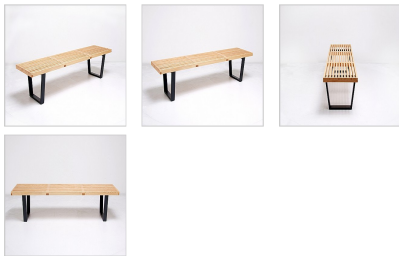

George Nelson Slat Bench - 72 inch - Ash Natural

Inspired By: George Nelson 72 inch Bench

Item No.: QS-MC-5843-W26

Price: \$1,020.00

Product Category: [Benches](#)

Designer: [George Nelson](#)

Product Group: [nelson Collection](#)

Modernism Style: [Mid-Century Modern](#)

Click to View Other In-Stock Colors: [MC-5830](#)

DESCRIPTION

Note: This quick ship item is only for the Nelson Style Slat Bench: 72 inch Bench in Ash Natural Finish. If you would like a different size or color, please go to the main category page for this item: [George Nelson Style Slat Benches](#)

Our 72 inch Slat Bench is inspired by the popular George Nelson Slat Bench. It is a great compliment to any of the pieces of the modern classics collection. Some of the key features of our George Nelson style Slat Bench include:

Versatility: One notable aspect of the Nelson Slat Bench is its versatility. Originally designed as a seating and occasional table solution, it can serve multiple functions. It's often used as a coffee table or a bench for seating. Exclusive to our model is the seat height of 15.75 inches, which is almost 2 inches higher than other models on the market.