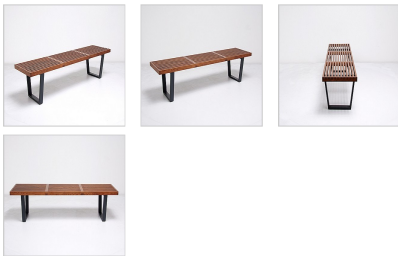

George Nelson Slat Bench - 72 inch - Walnut

Inspired By: George Nelson 72 inch Bench

Item No.: QS-MC-5843-W23

Price: \$1,020.00

Product Category: [Benches](#)

Designer: [George Nelson](#)

Product Group: [nelson Collection](#)

Modernism Style: [Mid-Century Modern](#)

Click to View Other In-Stock Colors: [MC-5830](#)

DESCRIPTION

Note: This quick ship item is only for the Nelson Style Slat Bench: 72 inch Bench in Walnut Finish. If you would like a different size or color, please go to the main category page for this item: [George Nelson Style Slat Benches](#)

Our 72 inch Slat Bench is inspired by the popular George Nelson Slat Bench. It is a great compliment to any of the pieces of the modern classics collection. Some of the key features of our George Nelson style Slat Bench include:

Versatility: One notable aspect of the Nelson Slat Bench is its versatility. Originally designed as a seating and occasional table solution, it can serve multiple functions. It's often used as a coffee table or a bench for seating. Exclusive to our model is the seat height of 15.75 inches, which is almost 2 inches higher than other models on the market.