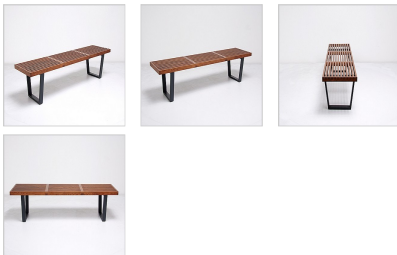

## George Nelson Slat Bench - 72 inch - Walnut

Inspired By: George Nelson 72 inch Bench

Item No.: QS-MC-5843-W23

**Price: \$1,020.00**

Product Category: [Benches](#)

Designer: [George Nelson](#)

Product Group: [nelson Collection](#)

### DESCRIPTION

Note: This quick ship item is only for the Nelson Style Slat Bench: 72 inch Bench in Walnut Finish. If you would like a different size or color, please go to the main category page for this item: [George Nelson Style Slat Benches](#)

Our 72 inch Slat Bench is inspired by the popular George Nelson Slat Bench. It is a great compliment to any of the pieces of the modern classics collection. Some of the key features of our George Nelson style Slat Bench include:

**Versatility:** One notable aspect of the Nelson Slat Bench is its versatility. Originally designed as a seating and occasional table solution, it can serve multiple functions. It's often used as a coffee table or a bench for seating. Exclusive to our model is the seat height of 15.75, over an inch higher than other models on the market.