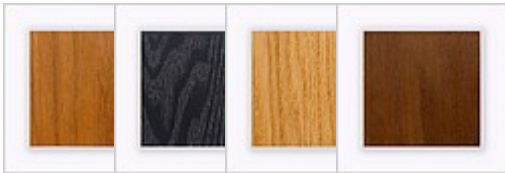

We are happy to mail you a physical piece of leather so you can hold it in your hands.

Click on any of these images for an enlarged view.

Premium Leathers (Top Grain-Smooth)

Porcelain White L201	Alpine White L203	Buff Tan L213	Sandston L215	Driftwood Tan L219	Terra Brown L224	Golden Tan L227	Taupe L229	Saddle Brown L231	Espresso Brown L235	Navy Blue L237	Cloud Gray L239
----------------------------	-------------------------	------------------	------------------	--------------------------	------------------------	-----------------------	---------------	-------------------------	---------------------------	----------------------	-----------------------

Premium Black L244	Premium Red L247
--------------------------	------------------------

Distressed Leathers (Top Grain-Waxy)

Harvest Tan L523	Caramel Tan L527	Clay Brown L531	Rich Brown L535	Olive Green L551
------------------------	------------------------	-----------------------	-----------------------	------------------------

WOOD FINISH CHOICES

Here are the wood finish choices that are available for this item. **Click on any of these swatches to see an enlarged view.**

Walnut Finish W23	Black Stain Finish W25	Ash Natural Finish W26
-------------------------	---------------------------------	---------------------------------

WOOD CHOICES

Medium	Ebonized	Light	Dark
Walnut	Black	Oak	Walnut
Finish	Finish	Finish	Finish
#W01	#W05	#W06	#W13

Product URL: <https://www.modernclassics.com/store/pc/Romano-Style-Bugatti-Lounge-Chair-1280p9903.htm>