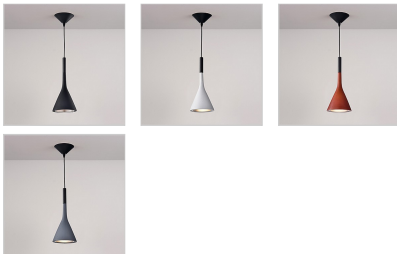

## Modern Classics Style: Resin Pendant Lamp

Contemporary style

Item No.: ML-25510

**Metal Finish Choices:**

Product Category: [Lighting](#)

Designer: [Modern Classics](#)

Lighting Category: [Pendant Hanging Lights](#)

### DESCRIPTION

These classic cone pendants are available in black, white, grey, and red. They appear normal from the outside but take on a different personality below. Their walls are thick with a warm downlighting pour. It creates an interesting lighting effect, making them ideal for a kitchen island! It's time to upgrade your kitchen lighting.

**Specifications:**

- Designer: Modern Classics
- Provides down lighting
- Mini pendant
- Durable resin construction
- Sloped ceiling compatible

Note: This fixture will accept a screw-in type LED bulb of equivalent wattage output.