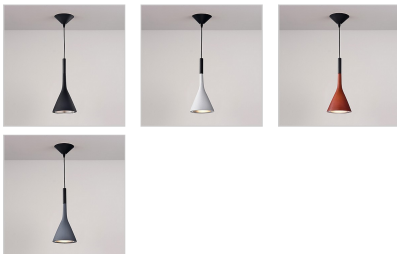

## Modern Classics Style: Resin Pendant Lamp

Contemporary style

Item No.: ML-25510

**Metal Finish Choices:**

Product Category: [Lighting](#)

Designer: [Modern Classics](#)

Lighting Category: [Pendant Hanging Lights](#)

### DESCRIPTION

These classic cone pendants are available in black, white, grey, and red. They appear normal from the outside but take on a different personality below. Their walls are thick with a warm downlighting pour. It creates an interesting lighting effect, making them ideal for a kitchen island! It's time to upgrade your kitchen lighting.

**Specifications:**

- Designer: Modern Classics
- Provides down lighting
- Mini pendant
- Durable resin construction
- Sloped ceiling compatible

Note: This fixture will accept a screw-in type LED bulb of equivalent wattage output.