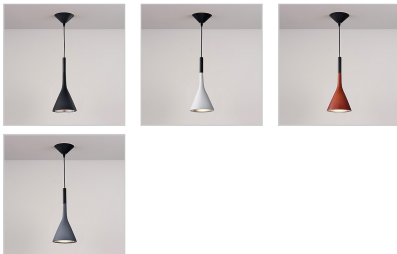

Modern Classics Style: Resin Pendant Lamp

Contemporary style

Item No.: ML-25510

Metal Finish Choices:

Product Category: [Lighting](#)

Designer: [Modern Classics](#)

Lighting Category: [Pendant Hanging Lights](#)

Product Group: [Modern Lighting](#)

Modernism Style: [Mid-Century Modern](#)

DESCRIPTION

These classic cone pendants are available in black, white, grey, and red. They appear normal from the outside but take on a different personality below. Their walls are thick with a warm downlighting pour. It creates an interesting lighting effect, making them ideal for a kitchen island! It's time to upgrade your kitchen lighting.

Specifications:

- Designer: Modern Classics
- Provides down lighting
- Mini pendant
- Durable resin construction
- Sloped ceiling compatible

Note: This fixture will accept a screw-in type LED bulb of equivalent wattage output.