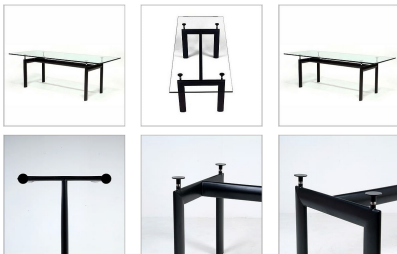

Corbusier LC6 Dining Table - 33 x 70 inches

Inspired By: Corbusier LC6 Dining Table

Item No.: QS-MC-2056-G01

Price: \$1,910.00

Product Category: [Dining Tables](#)

Designer: [le Corbusier](#)

Table Category: [Dining Tables](#)

Table Top Style: [Glass Top](#)

Product Group: [corbusier tables](#)

Modernism Style: [Scandinavian Modern](#)

DESCRIPTION

Also known as the Tube D'Avion Table, this LC6 table designed by architect Le Corbusier. Our table is the only one on the market that is offered in the standard table height of 29.5 inches. There are four sizes of glass tops available, this one is the 33 x 70 inch size. For the other sizes, please see this main product page located at this link: [MC-2056](#)

Our Le Corbusier Style Dining Table is inspired by the Le Corbusier's LC6 Table and features a steel tubular frame powder coated satin black, adjustable glass supports and a thick glass top which beautifully coordinates with his other classic designs and is a wonderful choice for contemporary dining areas. The height adjustment allows for a finished table height of 29.5 to 30 inches, including the .70 inch glass thickness.

Dimensions (inches):

Overall: 70w x 33d x 29.5-30h

Weight: 210lbs