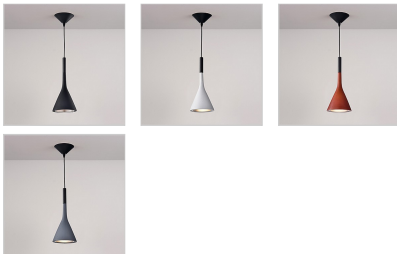

Modern Classics Style: Resin Pendant Lamp - Black

Contemporary style

Item No.: QS-ML-25510-31

Price: \$120.00

Product Category: [Lighting](#)

Designer: [Modern Classics](#)

Lighting Category: [Pendant Hanging Lights](#)

Product Group: [Modern Lighting](#)

Modernism Style: [Mid-Century Modern](#)

Fixture Color: [Black](#)

DESCRIPTION

Note: This quick ship item is only for the Contemporary Style: Resin Pendant Lamp in Black. If you would like a different color, please go to the main product page for this item: [MC-25510](#)

These classic cone pendants appear normal from the outside but take on a different personality below. Their walls are thick with a warm downlighting pour. It creates an interesting lighting effect, making them ideal for a kitchen island! It's time to upgrade your kitchen lighting.

Specifications:

- Designer: Modern Classics
- Provides downward lighting
- Mini pendant
- Durable resin construction
- Sloped ceiling compatible

Note: This fixture will accept a screw-in type LED bulb of equivalent wattage output.