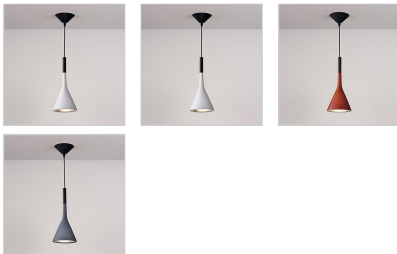

Modern Classics Style: Resin Pendant Lamp - White

Contemporary style

Item No.: QS-ML-25510-32

Price: \$120.00

Product Category: [Lighting](#)

Designer: [Modern Classics](#)

Lighting Category: [Pendant Hanging Lights](#)

Product Group: [Modern Lighting](#)

Modernism Style: [Mid-Century Modern](#)

Fixture Color: [White](#)

DESCRIPTION

Note: This quick ship item is only for the Contemporary Style: Resin Pendant Lamp in White. If you would like a different color, please go to the main product page for this item: [MC-25510](#)

These classic cone pendants appear normal from the outside but take on a different personality below. Their walls are thick with a warm downlighting pour. It creates an interesting lighting effect, making them ideal for a kitchen island! It's time to upgrade your kitchen lighting.

Specifications:

- Designer: Modern Classics
- Provides downward lighting
- Mini pendant
- Durable resin construction
- Sloped ceiling compatible

Note: This fixture will accept a screw-in type LED bulb of equivalent wattage output.