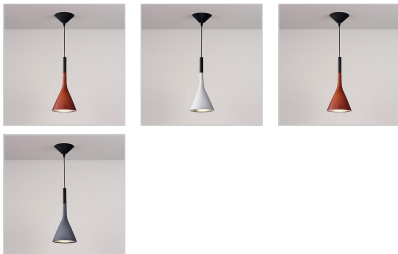

## Modern Classics Style: Resin Pendant Lamp - Red

Contemporary style

Item No.: QS-ML-25510-33

Price: \$120.00

Product Category: [Lighting](#)

Designer: [Modern Classics](#)

Lighting Category: [Pendant Hanging Lights](#)

Product Group: [Modern Lighting](#)

Modernism Style: [Mid-Century Modern](#)

Fixture Color: [Red](#)

### DESCRIPTION

Note: This quick ship item is only for the Contemporary Style: Resin Pendant Lamp in Red. If you would like a different color, please go to the main product page for this item: [MC-25510](#)

#### Specifications:

- Designer: Modern Classics
- Provides downward lighting
- Mini pendant
- Durable resin construction
- Sloped ceiling compatible

Note: This fixture will accept a screw-in type LED bulb of equivalent wattage output.