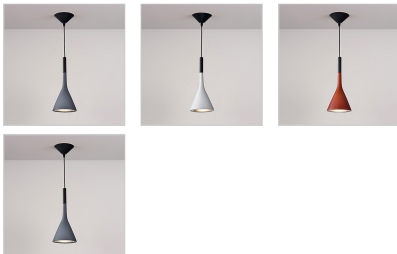

Modern Classics Style: Resin Pendant Lamp - Gray

Contemporary style

Item No.: QS-ML-25510-39

Price: \$120.00

Product Category: [Lighting](#)

Designer: [Modern Classics](#)

Lighting Category: [Pendant Hanging Lights](#)

Product Group: [Modern Lighting](#)

Modernism Style: [Mid-Century Modern](#)

Fixture Color: [Gray](#)

DESCRIPTION

Note: This quick ship item is only for the Contemporary Style: Resin Pendant Lamp in Gray. If you would like a different color, please go to the main product page for this item: [MC-25510](#)

These classic cone pendants appear normal from the outside but take on a different personality below. Their walls are thick with a warm downlighting pour. It creates an interesting lighting effect, making them ideal for a kitchen island! It's time to upgrade your kitchen lighting.

Specifications:

- Designer: Modern Classics
- Provides downward lighting
- Mini pendant
- Durable resin construction
- Sloped ceiling compatible

Note: This fixture will accept a screw-in type LED bulb of equivalent wattage output.