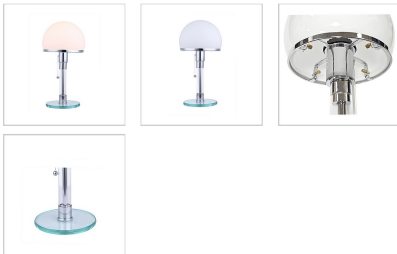

Wilhelm Wagenfeld Style: Globe Table Lamp

Inspired by: Wilhelm Wagenfeld Bauhaus Lamp WG25

Item No.: QS-ML-63710

Price: \$190.00

Product Category: [Lighting](#)

Designer: [Wilhelm Wagenfeld](#)

Lighting Category: [Desk Lamps](#)

Product Group: [Modern Lighting](#)

Modernism Style: [Mid-Century Modern](#)

DESCRIPTION

Note: This quick ship item is only for the Wilhelm Wagenfeld Style: Globe Table Lamp.

With its unique mushroom-inspired shape, the Wilhelm Wagenfeld globe table lamp comes with an white half globe and clear glass base. It's a clear transitional styled accent for a modern living or workspace. It's beautifully crafted with a pull chain that turns the light on and off. If you're looking for a warm radiant glow, soft lighting for your room, then this lamp is for you!

Key Features:

- Dimensions (inches): 7w x 14.5h
- Material: Glass and Chrome Plated steel
- Lamping: Takes 1 - Type A19 (standard household style) bulb - 40W max (or LED Equivalent)
- 7 foot cord with plug and pull chain on-off switch