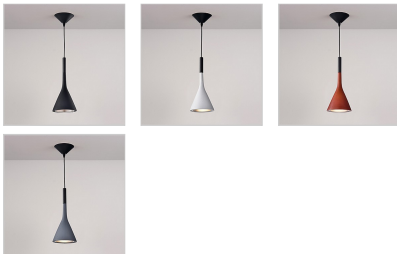

## Modern Classics Style: Resin Pendant Lamp - Black

Contemporary style

Item No.: QS-ML-25510-31

Price: \$120.00

Product Category: [Lighting](#)

Designer: [Modern Classics](#)

Lighting Category: [Pendant Hanging Lights](#)

Product Group: [Modern Lighting](#)

Modernism Style: [Mid-Century Modern](#)

Fixture Color: [Black](#)

These classic cone pendants appear normal from the outside but take on a different personality below. Their walls are thick with a warm downlighting pour. It creates an interesting lighting effect, making them ideal for a kitchen island! It's time to upgrade your kitchen lighting.

#### Specifications:

- Designer: Modern Classics
- Provides downward lighting
- Mini pendant
- Durable resin construction
- Sloped ceiling compatible

Note: This fixture will accept a screw-in type LED bulb of equivalent wattage output.