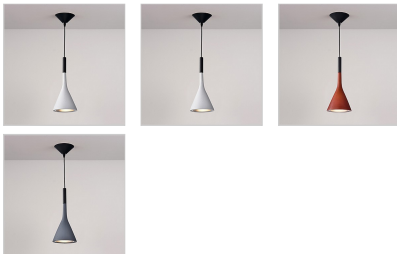

## Modern Classics Style: Resin Pendant Lamp - White

Contemporary style

Item No.: QS-ML-25510-32

Price: \$120.00

Product Category: [Lighting](#)

Designer: [Modern Classics](#)

Lighting Category: [Pendant Hanging Lights](#)

Product Group: [Modern Lighting](#)

Modernism Style: [Mid-Century Modern](#)

Fixture Color: [White](#)

### DESCRIPTION

Note: This quick ship item is only for the Contemporary Style: Resin Pendant Lamp in White. If you would like a different color, please go to the main product page for this item: [MC-25510](#)

#### Specifications:

- Designer: Modern Classics
- Provides downward lighting
- Mini pendant
- Durable resin construction
- Sloped ceiling compatible

Note: This fixture will accept a screw-in type LED bulb of equivalent wattage output.