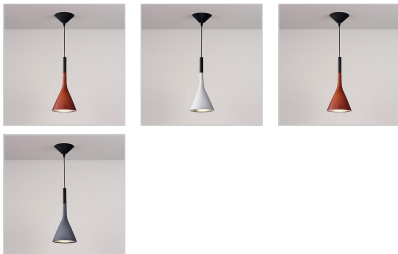

Modern Classics Style: Resin Pendant Lamp - Red

Contemporary style

Item No.: QS-ML-25510-33

Price: \$120.00

Product Category: [Lighting](#)

Designer: [Modern Classics](#)

Lighting Category: [Pendant Hanging Lights](#)

Product Group: [Modern Lighting](#)

Modernism Style: [Mid-Century Modern](#)

Fixture Color: [Red](#)

DESCRIPTION

Note: This quick ship item is only for the Contemporary Style: Resin Pendant Lamp in Red. If you would like a different color, please go to the main product page for this item: [MC-25510](#)

These classic cone pendants appear normal from the outside but take on a different personality below. Their walls are thick with a warm downlighting pour. It creates an interesting lighting effect, making them ideal for a kitchen island! It's time to upgrade your kitchen lighting.

Specifications:

- Designer: Modern Classics
- Provides downward lighting
- Mini pendant
- Durable resin construction
- Sloped ceiling compatible

Note: This fixture will accept a screw-in type LED bulb of equivalent wattage output.