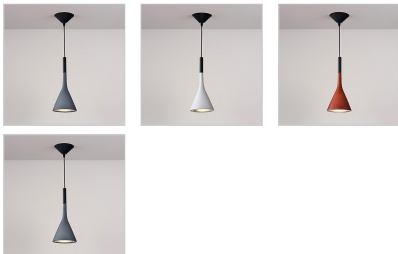

Modern Classics Style: Resin Pendant Lamp - Gray

Contemporary style

Item No.: QS-ML-25510-39

Price: \$120.00

Product Category: [Lighting](#)

Designer: [Modern Classics](#)

Lighting Category: [Pendant Hanging Lights](#)

Product Group: [Modern Lighting](#)

Modernism Style: [Mid-Century Modern](#)

Fixture Color: [Gray](#)

DESCRIPTION

Note: This quick ship item is only for the Contemporary Style: Resin Pendant Lamp in Gray. If you would like a different color, please go to the main product page for this item: [MC-25510](#)

These classic cone pendants appear normal from the outside but take on a different personality below. Their walls are thick with a warm downlighting pour. It creates an interesting lighting effect, making them ideal for a kitchen island! It's time to upgrade your kitchen lighting.

Specifications:

- Designer: Modern Classics
- Provides downward lighting
- Mini pendant
- Durable resin construction
- Sloped ceiling compatible

Note: This fixture will accept a screw-in type LED bulb of equivalent wattage output.