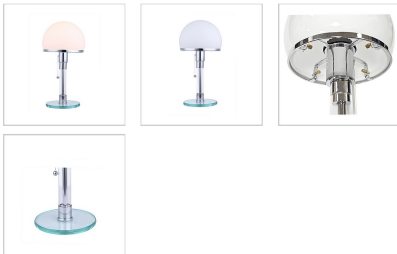

## Wilhelm Wagenfeld Style: Globe Table Lamp

Inspired by: Wilhelm Wagenfeld Bauhaus Lamp WG25

Item No.: QS-ML-63710

Price: \$190.00

Product Category: [Lighting](#)

Designer: [Wilhelm Wagenfeld](#)

Lighting Category: [Desk Lamps](#)

Product Group: [Modern Lighting](#)

Modernism Style: [Mid-Century Modern](#)

### DESCRIPTION

Note: This quick ship item is only for the Wilhelm Wagenfeld Style: Globe Table Lamp.

With its unique mushroom-inspired shape, the Wilhelm Wagenfeld globe table lamp comes with an white half globe and clear glass base. It's a clear transitional styled accent for a modern living or workspace. It's beautifully crafted with a pull chain that turns the light on and off. If you're looking for a warm radiant glow, soft lighting for your room, then this lamp is for you!

#### Key Features:

- Dimensions (inches): 7w x 14.5h
- Material: Glass and Chrome Plated steel
- Lamping: Takes 1 - Type A19 (standard household style) bulb - 40W max (or LED Equivalent)
- 7 foot cord with plug and pull chain on-off switch