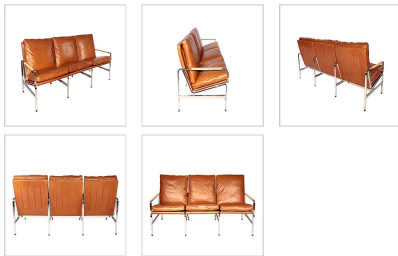

Fabricius & Kastholm Style: FK6720 Sofa

Inspired By: Fabricius & Kastholm FK6720 Sofa

Item No.: MC-2423

Premium Leather Choices:

Distressed Leather Choices:

Product Category: [Lounge Chairs](#)

Designer: [Fabricius and Kastholm](#)

Product Group: [Fabricius and Kastholm](#)

Modernism Style: [Scandinavian Modern](#)

DESCRIPTION

Dimensions (inches):

Overall: 85w x 30.7d x 33.9h
Seat Interior: 51.5w x 18.7d
Seat Height: 18.3h
Arm Height: 20.9h
Weight: 140lbs

LEATHER CHOICES

Modern Classics Furniture offers two levels of premium Top-Grain Italian Leathers for this product (Smooth and Distressed). These leathers feature:

- Top-grain Italian leather from Grade A hides
- Semi aniline-dyed (standard) and 100% aniline-dyed (premium)
- Made at Italian tanneries and sent to our factory
- Have a UV and Moisture Guard built into the non-toxic vegetable dyes
- Are not split hides or bonded leather

Click on any of these images for an enlarged view.

Smooth Leathers (Premium -Top Grain)

Porcelain White L201	Alpine White L203	Beige White L211	Sandston L215	Driftwood Tan L219	Terra Brown L224	Golden Tan L227	Saddle Brown L231	Espresso Brown L235	Navy Blue L237	Nimbus Gray L238	Cloud Gray L239
----------------------------	-------------------------	------------------------	------------------	--------------------------	------------------------	-----------------------	-------------------------	---------------------------	----------------------	------------------------	-----------------------