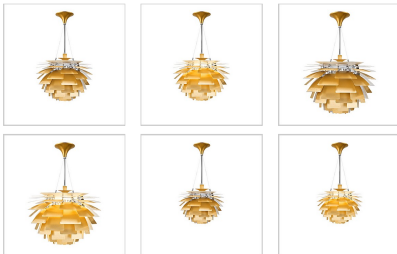

Poul Henningsen Style: Thistle Chandelier - Brass

Inspired by: Poul Henningsen Artichoke Pendant

Item No.: ML-42940

Lighting Size:

Product Category: [Lighting](#)

Designer: [Poul Henningsen](#)

Lighting Category: [Chandeliers](#)

Product Group: [Modern Lighting](#)

Modernism Style: [Mid-Century Modern](#)

Fixture Color: [Brass](#)

DESCRIPTION

Our Thistle Chandelier is a unique chandelier fashioned to be similar to the Artichoke Pendant as designed by Poul Henningsen. His design was inspired by the electric lightbulb. This stunning chandelier is glare-free with 72 aluminum leaves positioned in 12 overlapping rows of 6 for an illuminated room. Its industrial modern style is a great accessory to any room.

Three sizes to choose from (Small, Medium and Large) and five colors: Black, White, Brushed Aluminum, Brushed Rose/Copper and Brushed Brass. This item is the **Brass** version. There are three wires that hold this fixture, which can be adjusted during installation to hang the chandelier with an adjustment range of 30 to 168 inches (as measured from the ceiling to the bottom of the fixture). The underside of the leaves are finished in white. Hardwire only.