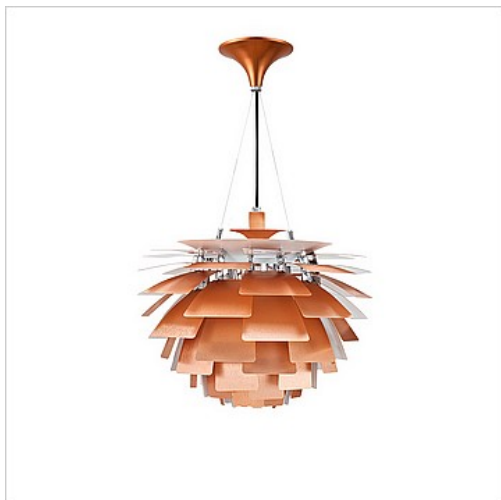

Poul Henningsen Style: Thistle Chandelier - Copper

Inspired by: Poul Henningsen Artichoke Pendant

Item No.: ML-42941

Lighting Size:

Product Category: [Lighting](#)

Designer: [Poul Henningsen](#)

Lighting Category: [Chandeliers](#)

Product Group: [Modern Lighting](#)

Modernism Style: [Mid-Century Modern](#)

Fixture Color: [Copper](#)

DESCRIPTION

Our Thistle Chandelier is a unique chandelier fashioned to be similar to the Artichoke Pendant as designed by Poul Henningsen. His design was inspired by the electric lightbulb. This stunning chandelier is glare-free with 72 aluminum leaves positioned in 12 overlapping rows of 6 for an illuminated room. Its industrial modern style is a great accessory to any room.

Three sizes to choose from (Small, Medium and Large) and five colors: Black, White, Brushed Aluminum, Brushed Rose/Copper and Brushed Brass. This item is the **Copper** version. There are three wires that hold this fixture, which can be adjusted during installation to hang the chandelier with an adjustment range of 30 to 168 inches (as measured from the ceiling to the bottom of the fixture). The underside of the leaves are finished in white. Hardwire only.

| Feature | Original Ours Others | | |
|----------------|-----------------------------|-----|----|
| Bulb Included | No | Yes | No |

Dimensions:

- Small: 19d x 16h inches
- Medium: 23.5d x 20h inches
- Large: 28d x 26h inches