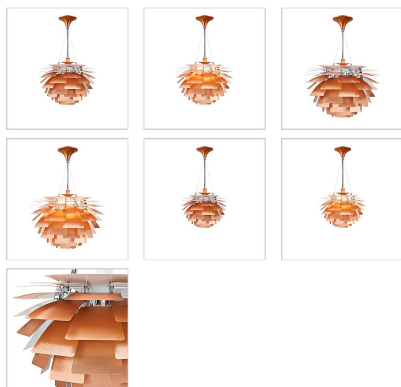

Poul Henningsen Style: Thistle Chandelier - Copper

Inspired by: Poul Henningsen Artichoke Pendant

Item No.: ML-42941

Lighting Size:

Product Category: [Lighting](#)

Designer: [Poul Henningsen](#)

Lighting Category: [Chandeliers](#)

Product Group: [Modern Lighting](#)

Modernism Style: [Mid-Century Modern](#)

Fixture Color: [Copper](#)

DESCRIPTION

Our Thistle Chandelier is a unique chandelier fashioned to be similar to the Artichoke Pendant as designed by Poul Henningsen. His design was inspired by the electric lightbulb. This stunning chandelier is glare-free with 72 aluminum leaves positioned in 12 overlapping rows of 6 for an illuminated room. Its industrial modern style is a great accessory to any room.

Three sizes to choose from (Small, Medium and Large) and five colors: Black, White, Brushed Aluminum, Brushed Rose/Copper and Brushed Brass. This item is the **Copper** version. There are three wires that hold this fixture, which can be adjusted during installation to hang the chandelier with an adjustment range of 30 to 168 inches (as measured from the ceiling to the bottom of the fixture). The underside of the leaves are finished in white. Hardwire only.

| Feature | Original Ours Others | | |
|----------------|-----------------------------|-----|----|
| Bulb Included | No | Yes | No |

Dimensions:

- Small: 19d x 16h inches
- Medium: 23.5d x 20h inches
- Large: 28d x 26h inches