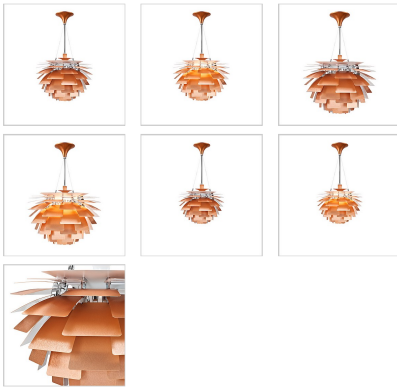

Poul Henningsen Style: Thistle Chandelier - Copper

Inspired by: Poul Henningsen Artichoke Pendant

Item No.: ML-42941

Lighting Size:

Product Category: [Lighting](#)

Designer: [Poul Henningsen](#)

Lighting Category: [Chandeliers](#)

Product Group: [Modern Lighting](#)

Modernism Style: [Mid-Century Modern](#)

Fixture Color: [Copper](#)

DESCRIPTION

Our Thistle Chandelier is a unique chandelier fashioned to be similar to the Artichoke Pendant as designed by Poul Henningsen. His design was inspired by the electric lightbulb. This stunning chandelier is glare-free with 72 aluminum leaves positioned in 12 overlapping rows of 6 for an illuminated room. Its industrial modern style is a great accessory to any room.

Three sizes to choose from (Small, Medium and Large) and five colors: Black, White, Brushed Aluminum, Brushed Rose/Copper and Brushed Brass. This item is the **Copper** version. There are three wires that hold this fixture, which can be adjusted during installation to hang the chandelier with an adjustment range of 30 to 168 inches (as measured from the ceiling to the bottom of the fixture). The underside of the leaves are finished in white. Hardwire only.

Dimensions:

- Small: 19d x 16h inches
- Medium: 23.5d x 20h inches
- Large: 28d x 26h inches

Details:

- Designer: Poul Henningsen
- Lamping: Takes 1 - A19 (standard household bulb) up to 150 watts; LED bulb is included
- Fixture Dimensions: 23.5d x 22h inches