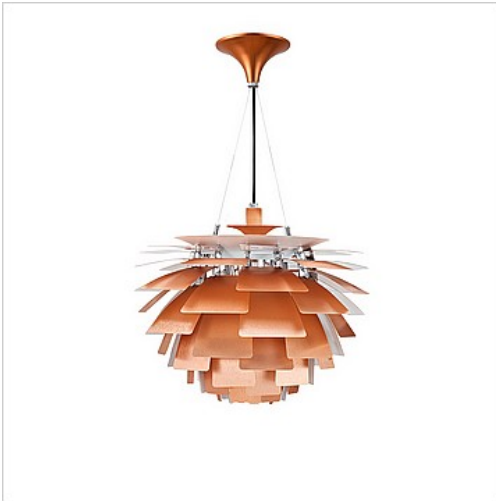

Poul Henningsen Style: Thistle Chandelier - Copper

Inspired by: Poul Henningsen Artichoke Pendant

Item No.: ML-42941

Lighting Size:

Product Category: [Lighting](#)

Designer: [Poul Henningsen](#)

Lighting Category: [Chandeliers](#)

Product Group: [Modern Lighting](#)

Modernism Style: [Mid-Century Modern](#)

Fixture Color: [Copper](#)

DESCRIPTION

Our Thistle Chandelier is a unique chandelier fashioned to be similar to the Artichoke Pendant as designed by Poul Henningsen. His design was inspired by the electric lightbulb. This stunning chandelier is glare-free with 72 aluminum leaves positioned in 12 overlapping rows of 6 for an illuminated room. Its industrial modern style is a great accessory to any room.

Three sizes to choose from (Small, Medium and Large) and five colors: Black, White, Brushed Aluminum, Brushed Rose/Copper and Brushed Brass. This item is the **Copper** version. There are three wires that hold this fixture, which can be adjusted during installation to hang the chandelier with an adjustment range of 30 to 168 inches (as measured from the ceiling to the bottom of the fixture). The underside of the leaves are finished in white. Hardwire only.

Dimensions:

- Small: 19d x 16h inches
- Medium: 23.5d x 20h inches
- Large: 28d x 26h inches

Details:

- Designer: Poul Henningsen
- Lamping: Takes 1 - A19 (standard household bulb) up to 150 watts; LED bulb is included
- Fixture Dimensions: 23.5d x 22h inches