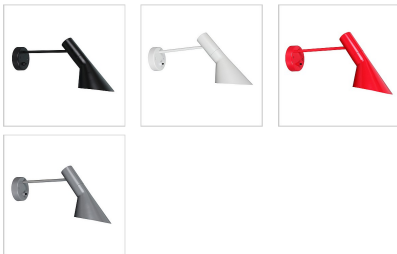

Arne Jacobsen Style: AJ Wall Lamp

Contemporary Industrial Style

Item No.: ML-11510

Wiring Option:

Metal Finish Choices:

Product Category: [Lighting](#)

Designer: [Arne Jacobsen](#)

Lighting Category: [Wall Lights](#)

Product Group: [Modern Lighting](#)

Modernism Style: [Mid-Century Modern](#)

DESCRIPTION

An updated industrial wall lamp constructed with a steel tube and a unique steel spun shade. Our version of this contemporary Arne Jacobsen's wall lamp comes in multiple finish colors with a solid circular base with an on/off switch button.

Exclusive to our version:

- Two-way swivel which allows the cone to rotate from side to side and up / down.
- Hardwire option
- Extra long power cord

Key Features:

- Dimensions (inches): 4.75w x 10h x 8e
- Designer: Arne Jacobsen
- Can be mounted to provide up or down lighting
- Cone can tilt up and down and side-to-side 45 degrees off center
- Lamping: Takes 1 - Type A19 (standard household style) bulb - 60W max or LED medium-base equivalent.
- On-Off Switch on the backplate
- Choice of a 8' cord or hardwired for direct mounting on a junction box