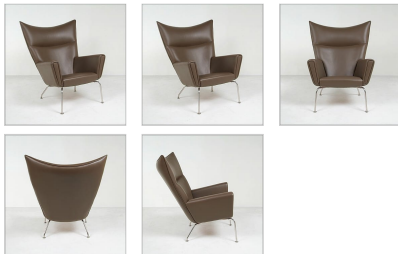

Wegner Style: Wing Back Lounge Chair

Inspired By: Hans Wegner Wing Back Lounge Chair

Item No.: MC-6443

Premium Leather Choices:

Distressed Leather Choices:

Product Category: [Lounge Chairs](#)

Designer: [Hans Wegner](#)

Product Group: [wegner seating](#)

Modernism Style: [Scandinavian Modern](#)

DESCRIPTION

Hans Wegner designed this lounge chair.

Our version features a polymer fiber shell and solid stainless steel frame and adjustable foot glides. The high seat back makes it a favorite among taller people.

Dimensions:

Overall: 36w x 39d x 42h
Seat Interior: 20.5w x 20d
Seat Height: 16h
Arm Height: 25.5h
Weight: 90lbs

LEATHER CHOICES

Modern Classics Furniture offers two levels of premium Top-Grain Italian Leathers for this product (Smooth and Distressed). Our **Smooth leathers** are top-grain, aniline-dyed, have a soft feel to them and retain the hides natural grain patterns. Our **Distressed Leathers** (denoted with the prefix L5) are also top-grain, aniline-dyed but have a distressed look to them. L5 leathers will show rubbings and have a more waxy feel. All our leathers are considered equally durable and are ideal for home or commercial use. To read more about leather, read our [A Guide to Understanding Upholstery Leather: A Primer](#).