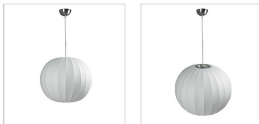

## Clearance: George Nelson Style: Round Ceiling Lamp Pendant (Small)

Transitional style Ball Bubble Lamp

Item No.: WS-ML-25810-S

Product Category: [Lighting](#)

Designer: [George Nelson](#)

Lighting Category: [Pendant Hanging Lights](#)

### DESCRIPTION

Note: This WEB SPECIAL item is only for the SMALL Transitional Style Ball Bubble Lamp.

The transitional George Nelson pendant is designed to cast ambient light around a room. The pendant features a round silk shade with an iron wire stem. Its unique silk shade looks stunning in any room. The pendant gives flexibility in the type of ceiling it can be placed. This is a hardwired fixture that comes with a 6' cord and 5" canopy.

#### Dimensions (inches):

- Small: 12 dia x 10h

#### Key Features:

- Material: Silk and Steel
- Finish: White with polished chrome rings on the top and bottom
- Lamping: Takes 1 - Type A19 (standard household style) bulb - 100W max. or LED equivalent
- Designed by George Nelson