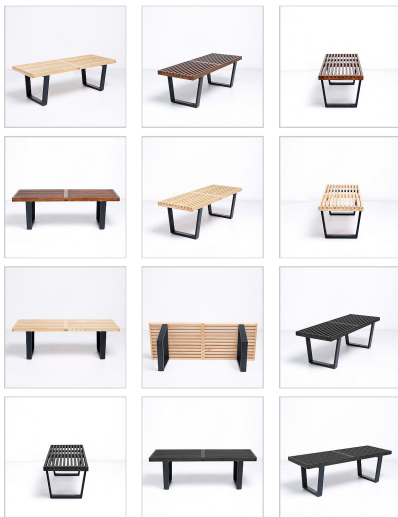

George Nelson Style: Slat Bench - 48 Inch

Inspired By: George Nelson 48 inch Bench

Item No.: MC-5841

Wood Stain Finishes:

Product Category: [Benches](#)

Designer: [George Nelson](#)

Product Group: [nelson Collection](#)

Modernism Style: [Mid-Century Modern](#)

DESCRIPTION

Our 48 inch Slat Bench is inspired by the popular George Nelson Slat Bench. It is a great compliment to any of the pieces of the modern classics collection. Some of the key features of our George Nelson style Slat Bench include:

Slat Construction: The bench is characterized by its distinctive slatted wooden top, which consists of multiple parallel wooden slats running across the width of the bench. Using the time-tested lap joint technique makes our bench very strong. These slats create a visually appealing and functional surface.

Versatility: One notable aspect of the Nelson Slat Bench is its versatility. Originally designed as a seating and occasional table solution, it can serve multiple functions. It's often used as a coffee table or a bench for seating. Exclusive to our model is the seat height of 15.75 inches, which is almost 2 inches higher than other models on the market.