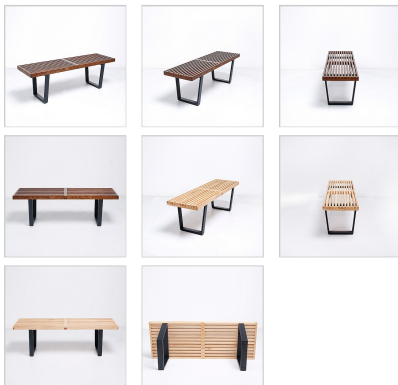

George Nelson Style: Slat Bench - 60 Inch

Inspired By: George Nelson 60 inch Bench

Item No.: MC-5842

Wood Stain Finishes:

Product Category: [Benches](#)

Designer: [George Nelson](#)

Product Group: [nelson Collection](#)

Modernism Style: [Mid-Century Modern](#)

DESCRIPTION

Our 60 inch Slat Bench is inspired by the popular George Nelson Slat Bench. It is a great compliment to any of the pieces of the modern classics collection. Some of the key features of our George Nelson style Slat Bench include:

Slat Construction: The bench is characterized by its distinctive slatted wooden top, which consists of multiple parallel wooden slats running across the width of the bench. Using the time-tested mortise and tenon technique makes our bench very strong. These slats create a visually appealing and functional surface.

Versatility: One notable aspect of the Nelson Slat Bench is its versatility. Originally designed as a seating and occasional table solution, it can serve multiple functions. It's often used as a coffee table or a bench for seating. Exclusive to our model is the seat height of 15.75, over an inch higher than other models on the market.