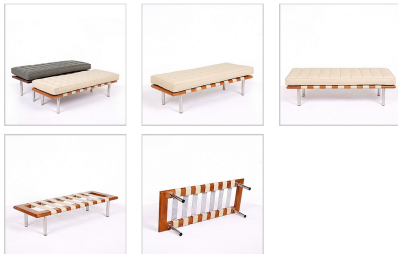

## Mies van der Rohe Style: Exhibition 2-Seat Bench

Inspired By: Mies van der Rohe Barcelona Bench

Item No.: MC-1007

The frame of our Exhibition 2-Seat Bench is constructed from premium grade hardwood (walnut or ash) - 4" wide x 1.5" thick - with 5 finish choices. The stainless steel legs are hand-polished to a high luster finish, are 1.5 inches in diameter and have a smooth plastic foot. There is a choice of seat height: either the standard 15" height (using 9 inch legs) or 18" seat height (using 12 inch legs).

The cushion surfaces consist of 40 individual top-grain, aniline dyed leather panels; each piece is cut and hand-sewn using a hand-rolling welting technique not found in other similar benches on the market. Inside the cushion is high resilient - high density polyurethane foam. The cushion is supported by leather straps screwed to the frame and whose top match the leather color.

### Dimensions:

Overall: 52w x 21.5d x 15h  
 Seat Interior: 52w x 21.5d  
 Seat Height: 15h  
 Weight: 48lbs