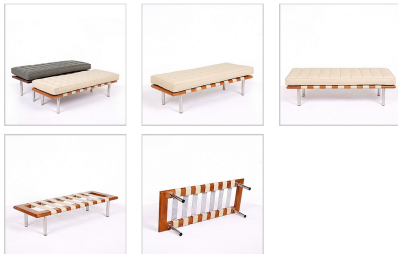

Mies van der Rohe Style: Exhibition 2-Seat Bench

Inspired By: Mies van der Rohe Barcelona Bench

Item No.: MC-1007

Standard Leather Choices:

Premium Leather Choices:

Wood Finish Choices:

Leg Length:

Product Category: [Benches](#)

Designer: [Mies van der Rohe](#)

Product Group: [barcelona bench](#)

Modernism Style: [Bauhaus Modern](#)

DESCRIPTION

Our Exhibition 2-Seat bench is inspired by the design of the popular Mies van der Rohe Bench, also known as the "Barcelona Bench". It is a great compliment to any of the pieces introduced and made famous during the 1929 Universal Exhibition in Barcelona, Spain.

The frame of our Exhibition 2-Seat Bench is constructed from premium grade hardwood (walnut or ash) - 4" wide x 1.5" thick - with 5 finish choices. The stainless steel legs are hand-polished to a high luster finish, are 1.5 inches in diameter and have a smooth plastic foot. There is a choice of seat height: either the standard 15" height (using 9 inch legs) or 18" seat height (using 12 inch legs).

The cushion surfaces consist of 40 individual top-grain, aniline dyed leather panels; each piece is cut and hand-sewn using a hand-rolling welting technique not found in other similar benches on the market. Inside the cushion is high resilient - high density polyurethane foam. The cushion is supported by leather straps screwed to the frame and whose top match the leather color.