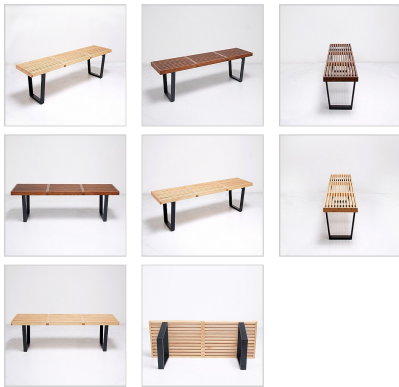

George Nelson Style: Slat Bench - 72 Inch

Inspired By: George Nelson 72 inch Bench

Item No.: MC-5843

Wood Stain Finishes:

Product Category: [Benches](#)

Designer: [George Nelson](#)

Product Group: [nelson Collection](#)

Modernism Style: [Mid-Century Modern](#)

DESCRIPTION

Our 72 inch Slat Bench is inspired by the popular George Nelson Slat Bench. It is a great compliment to any of the pieces of the modern classics collection. Some of the key features of our George Nelson style Slat Bench include:

Slat Construction: The bench is characterized by its distinctive slatted wooden top, which consists of multiple parallel wooden slats running across the width of the bench. Using the time-tested mortise and tenon technique makes our bench very strong. These slats create a visually appealing and functional surface.

Versatility: One notable aspect of the Nelson Slat Bench is its versatility. Originally designed as a seating and occasional table solution, it can serve multiple functions. It's often used as a coffee table or a bench for seating. Exclusive to our model is the seat height of 15.75, over an inch higher than other models on the market.