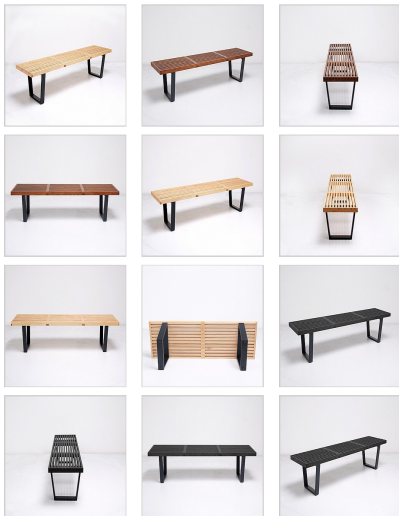

George Nelson Style: Slat Bench - 72 Inch

Inspired By: George Nelson 72 inch Bench

Item No.: MC-5843

Wood Stain Finishes:

Product Category: [Benches](#)

Designer: [George Nelson](#)

Product Group: [nelson Collection](#)

Modernism Style: [Mid-Century Modern](#)

DESCRIPTION

Our 72 inch Slat Bench is inspired by the popular George Nelson Slat Bench. It is a great compliment to any of the pieces of the modern classics collection. Some of the key features of our George Nelson style Slat Bench include:

Slat Construction: The bench is characterized by its distinctive slatted wooden top, which consists of multiple parallel wooden slats running across the width of the bench. Using the time-tested lap joint technique makes our bench very strong. These slats create a visually appealing and functional surface.

Versatility: One notable aspect of the Nelson Slat Bench is its versatility. Originally designed as a seating and occasional table solution, it can serve multiple functions. It's often used as a coffee table or a bench for seating. Exclusive to our model is the seat height of 15.75 inches, which is almost 2 inches higher than other models on the market.