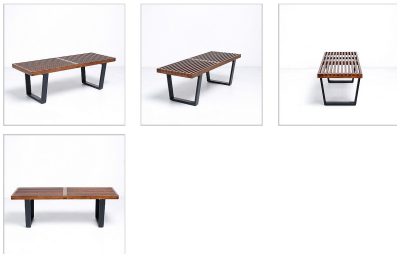

## George Nelson Slat Bench - 48 inch - Walnut

Inspired By: George Nelson 48 inch Bench

Item No.: QS-MC-5841-W23

**Price: \$710.00**

Product Category: [Benches](#)

Designer: [George Nelson](#)

Product Group: [nelson Collection](#)

### DESCRIPTION

Note: This quick ship item is only for the Nelson Style Slat Bench: 48 inch Bench in Walnut Finish. If you would like a different size or color, please go to the main category page for this item: [George Nelson Style Slat Benches](#)

Our 48 inch Slat Bench is inspired by the popular George Nelson Slat Bench. It is a great compliment to any of the pieces of the modern classics collection. Some of the key features of our George Nelson style Slat Bench include:

**Versatility:** One notable aspect of the Nelson Slat Bench is its versatility. Originally designed as a seating and occasional table solution, it can serve multiple functions. It's often used as a coffee table or a bench for seating. Exclusive to our model is the seat height of 15.75 inches, which is almost 2 inches higher than other models on the market.