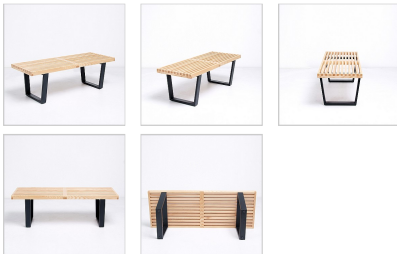

DESCRIPTION

Note: This quick ship item is only for the Nelson Style Slat Bench: 48 inch Bench in Ash Natural Finish. If you would like a different size or color, please go to the main category page for this item: [George Nelson Style Slat Benches](#)

Our 48 inch Slat Bench is inspired by the popular George Nelson Slat Bench. It is a great compliment to any of the pieces of the modern classics collection. Some of the key features of our George Nelson style Slat Bench include:

Slat Construction: The bench is characterized by its distinctive slatted wooden top, which consists of multiple parallel wooden slats running across the width of the bench. Using the time-tested lap joint technique makes our bench very strong. These slats create a visually appealing and functional surface.

Durable Materials: Our bench is constructed using high-quality solid ash, not MDF wood like most other benches found on the market. The wooden slats are connected to metal legs powder coated a matte black and have adjustable floor glides. Both the solid wood and the metal legs contributes to the bench's stability.

Versatility: One notable aspect of the Nelson Slat Bench is its versatility. Originally designed as a seating and occasional table solution, it can serve multiple functions. It's often used as a coffee table or a bench for seating. Exclusive to our model is the seat height of 15.75 inches, which is almost 2 inches higher than other models on the market.

The legs are metal and only come in black finish. There are 4 adjustable glides on the bottom of the frame. The size and geometry of our bench is true to the George Nelson original design, except we make our bench about 2 inch taller.

Dimensions:

Overall: 48w x 18.5d x 15.75h

Seat Interior: 48w x 18.5d

Seat Height: 15.75h

Weight: 30lbs