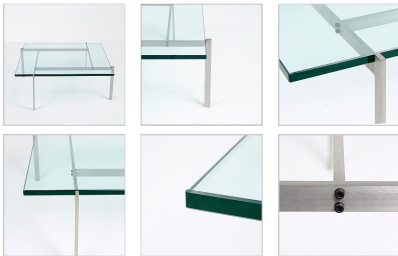

## Kjaerholm PK61 Table - Brushed Steel - Glass Top

Inspired By: Poul Kjaerholm PK61 Table

Item No.: QS-MC-5912-BS-G01

**Price: \$780.00**

Product Category: [Coffee Tables](#)

Designer: [Poul Kjaerholm](#)

Product Group: [kjaerholm tables](#)

Modernism Style: [Scandinavian Modern](#)

Click to View Other In-Stock Colors: [MC-5912](#)

### DESCRIPTION

Note: This quick ship item is only for the Kjaerholm Style: PK61 Table - Brushed Steel with the 19mm glass top. If you would like a different top choice, please go to the main product page for this item: [MC-5912](#)

Our PK61 designed by Kjaerholm is also constructed with brushed-satin stainless steel and topped with a square piece of tempered glass 19mm thick with polished edges.

**Dimensions (inches):**

Overall: 32.5w x 32.5d x 13h