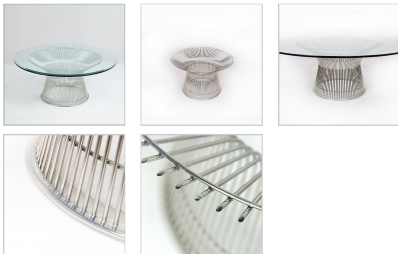

Platner Round Coffee Table - 36 inch Glass Top

Inspired By: Warren Platner Round Coffee Table

Item No.: QS-MC-6502-36

Price: \$760.00

Product Category: [Coffee Tables](#)

Designer: [Warren Platner](#)

Product Group: [platner tables](#)

Modernism Style: [Mid-Century Modern](#)

Click to View Other In-Stock Colors: [MC-6502](#)

DESCRIPTION

Note: This quick ship item is only for the Platner Style: Round Coffee Table - 36 inch glass top. If you would like the 42 inch size option, please go to the main product page for this item: [MC-6504](#)

Part of the Platner Collection, our Wire Frame Coffee is inspired by Platner's designs from 1966 is an elegant addition to your living room. This iconic piece features steel rods to form the curved stool base. Our version of the Platner Coffee Table features half inch thick tempered glass resting on a sculptural base of stainless steel rods. The rods are polished to a medium shiny finish. There are clear rubber deals that are placed on the ends of the rods, to prevent them from scratching the glass and also, to keep the glass from sliding around.

Feature	Official Versions	Ours
Table Top	Wood, Clear glass, bronze glass, marble	Clear Glass only
Base Shape	Official Version	Similar
Base Rod Material	Mild Steel (not rust proof)	Solid stainless Steel
Base Colors	Nickel Plated, gold or bronze paint	Polished stainless, powder coating in Black, gold, dark bronze or select your own
Base Rings	3	3