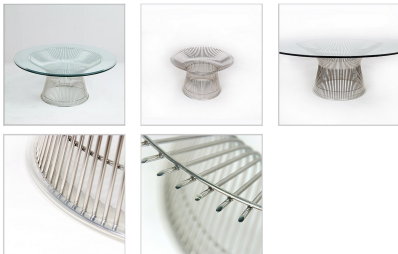

Platner Round Coffee Table - 36 inch Glass Top

Inspired By: Warren Platner Round Coffee Table

Item No.: QS-MC-6502-36

Price: \$760.00

Product Category: [Coffee Tables](#)

Designer: [Warren Platner](#)

Table Top Color: [Glass Top](#)

Product Group: [platner tables](#)

Modernism Style: [Mid-Century Modern](#)

Click to View Other In-Stock Colors: [MC-6502](#)

DESCRIPTION

Note: This quick ship item is only for the Platner Style: Round Coffee Table - 36 inch glass top. If you would like the 42 inch size option, please go to the main product page for this item: [MC-6504](#)

Part of the Platner Collection, our Wire Frame Coffee is inspired by Platner's designs from 1966 is an elegant addition to your living room. This iconic piece features steel rods to form the curved stool base. Our version of the Platner Coffee Table features half inch thick tempered glass resting on a sculptural base of stainless steel rods. The rods are polished to a medium shiny finish. There are clear rubber deals that are placed on the ends of the rods, to prevent them from scratching the glass and also, to keep the glass from sliding around.

Feature	Official Versions	Ours
Table Top	Wood, Clear glass, bronze glass, marble	Clear Glass only
Base Shape	Official Version	Similar
Base Rod Material	Mild Steel (not rust proof)	Solid stainless Steel
Base Colors	Nickel Plated, gold or bronze paint	Polished stainless, powder coating in Black, gold, dark bronze or select your own
Base Rings	3	3