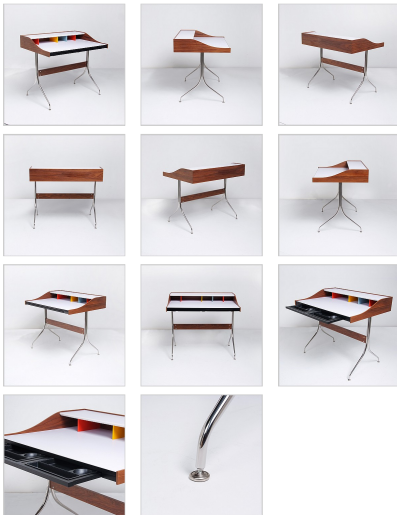

## George Nelson Style: Swag Desk

Inspired By: George Nelson Swag Desk

Item No.: MC-5833

Product Category: [Desks](#)

Designer: [George Nelson](#)

Table Category: [Work Tables and Desks](#)

Table Top Color: [Wood Top](#)

### DESCRIPTION

George Nelson introduced the Swag Leg desk in 1958. Since that day, it has remained a timeless design with bright, fun pops of color and boosts tons of functionality. Nelson was looking for a fun piece that featured beautifully sculpted legs. While designing this desk, Nelson had to figure out how to mold the legs into just the right curves. The outcome was beyond brilliant. His leg design became the focal point to his new collection which included an armchair, work table and dining table.

Our version of the Nelson Swag Desk features modern enhancements such as, a grommet for wire management and a storage shelf that can house most laptop sizes. The drawers include molded plastic removable organizers for all your office needs. Our version of the Swag Desk is very sturdy, featuring stainless steel legs and walnut veneer sides. The bright dividers give your work station a vibrant pop of color against the solid white desk top. This desk puts the "fun" in functional.

#### Dimensions (inches):

Overall: 39w x 28.5d x 34.25h  
Desk Height: 29.75  
Shelf Depth: 9.25  
Drawers: 15.25w x 20.5d x 1.5h  
Weight: 75 lbs