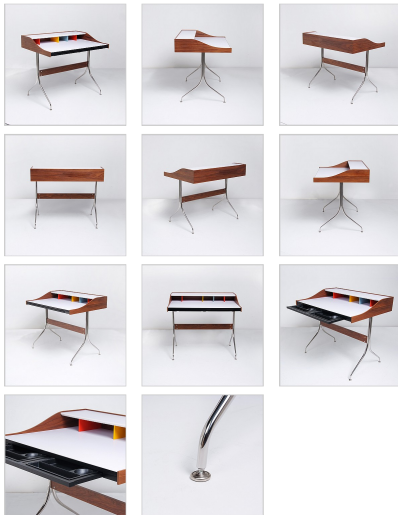

George Nelson Style: Swag Desk

Inspired By: George Nelson Swag Desk

Item No.: MC-5833

Product Category: [Desks](#)

Designer: [George Nelson](#)

Table Category: [Work Tables and Desks](#)

Table Top Style: [Wood Top](#)

Product Group: [nelson Collection](#)

Modernism Style: [Mid-Century Modern](#)

DESCRIPTION

George Nelson introduced the Swag Leg desk in 1958. Since that day, it has remained a timeless design with bright, fun pops of color and boasts tons of functionality. Nelson was looking for a fun piece that featured beautifully sculpted legs. While designing this desk, Nelson had to figure out how to mold the legs into just the right curves. The outcome was beyond brilliant. His leg design became the focal point to his new collection which included an armchair, work table and dining table.

Our version of the Nelson Swag Desk features modern enhancements such as, a grommet for wire management and a storage shelf that can house most laptop sizes. The drawers include molded plastic removable organizers for all your office needs. Our version of the Swag Desk is very sturdy, featuring stainless steel legs and walnut veneer sides. The bright dividers give your work station a vibrant pop of color against the solid white desk top. This desk puts the "fun" in functional.

Dimensions (inches):

Overall: 39w x 28.5d x 34.25h
Desk Height: 29.75
Shelf Depth: 9.25
Drawers: 15.25w x 20.5d x 1.5h
Weight: 75 lbs

WOOD CHOICES

Product URL: <https://www.modernclassics.com/store/pc/George-Nelson-Style-Swag-Desk-45p20943.htm>