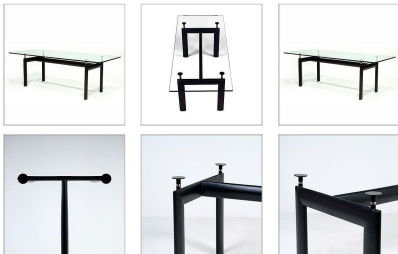

Corbusier Style: LC6 Dining Table

Inspired By: Corbusier LC6 Dining Table

Item No.: MC-2056

Table Glass Size:

Product Category: [Dining Tables](#)

Designer: [le Corbusier](#)

Table Category: [Dining Tables](#)

Table Top Color: [Glass Top](#)

Product Group: [corbusier tables](#)

Modernism Style: [Scandinavian Modern](#)

DESCRIPTION

Also known as the Tube d'Avion Table, our le Corbusier Style Dining Table is inspired by the Le Corbusier's LC6 Table. Our table is the only one on the market that is offered in the standard table height of 29.5 inches.

Available in four glass sizes, our table features a steel tubular frame powder coated a satin black, adjustable glass supports and a .70 inch thick tempered glass top which beautifully coordinates with his other classic designs and is a wonderful choice for contemporary dining areas. The steel frame is powder coated in a black matte finish. The height adjustment allows for a finished table height of 29.5 to 30 inches, including the .70 inch glass thickness.

Dimensions:

Depth Choices: 33.5 and 40 inches

Width Choices: 70 and 88 inches

Height Range: 29.5 to 30 inches

Frame Dimension: 28 x 62 inches or 28 x 44 inches on the smaller table

Weight: 210lbs (varies with size)