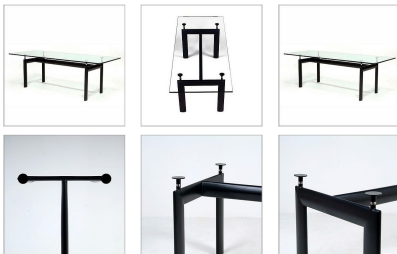

## Corbusier Style: LC6 Dining Table

Inspired By: Corbusier LC6 Dining Table

Item No.: MC-2056

**Table Glass Size:**

Product Category: [Dining Tables](#)

Designer: [le Corbusier](#)

Table Category: [Dining Tables](#)

### DESCRIPTION

Also known as the Tube d'Avion Table, our le Corbusier Style Dining Table is inspired by the Le Corbusier's LC6 Table. Our table is the only one on the market that is offered in the standard table height of 29.5 inches.

Available in four glass sizes, our table features a steel tubular frame powder coated a satin black, adjustable glass supports and a .70 inch thick tempered glass top which beautifully coordinates with his other classic designs and is a wonderful choice for contemporary dining areas. The steel frame is powder coated in a black matte finish. The height adjustment allows for a finished table height of 29.5 to 30 inches, including the .70 inch glass thickness.

#### Dimensions:

Depth Choices: 33.5 and 40 inches

Width Choices: 70 and 88 inches

Height Range: 29.5 to 30 inches

Frame Dimension: 28 x 62 inches or 28 x 44 inches on the smaller table

Weight: 210lbs (varies with size)