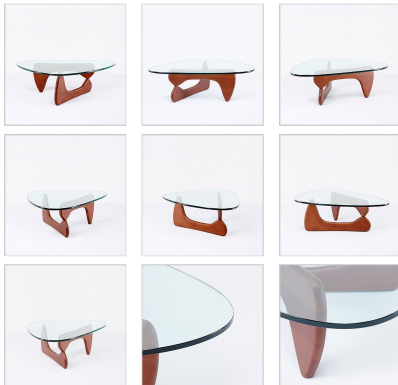

## Noguchi Style: Free Form Coffee Table

Inspired By: Isamu Noguchi Coffee Table

Item No.: MC-6002

### Wood Stain Finishes:

Product Category: [Coffee Tables](#)

Designer: [Isamu Noguchi](#)

Table Category: [Coffee Tables](#)

Table Top Color: [Glass Top](#)

Product Group: [noguchi table](#)

Modernism Style: [Mid-Century Modern](#)

## DESCRIPTION

This is a high quality popular triangle shaped coffee table. With its organic three sided shape, it is a great compliment to any of the other mid-century modern furniture pieces we make and sell.

Our version of the Noguchi Coffee Table is an excellent replica at a fraction of the price. Our glass is a solid piece of 3/4 inch (19mm) thick Tempered Glass, featuring a very slight pencil edge detail. The solid ash wood finishing is done in a 14 step high quality commercial grade finish, complete with a top coat application of waterborne poly-coatings that are evened out by a drying tunnel and curing process to guarantee durability and protection of the hardwood.