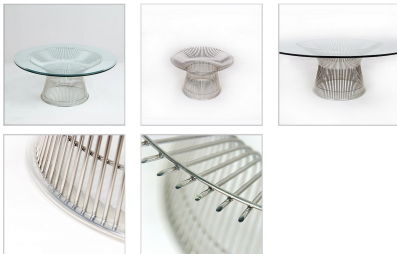

Platner Style: Wire Frame Round Coffee Table

Inspired By: Warren Platner Round Coffee Table

Item No.: MC-6502

Table Glass Size:

Product Category: [Coffee Tables](#)

Designer: [Warren Platner](#)

Table Category: [Coffee Tables](#)

Table Top Color: [Glass Top](#)

Product Group: [platner tables](#)

Modernism Style: [Mid-Century Modern](#)

DESCRIPTION

Part of the Platner Collection, our Wire Frame Round Coffee tables are inspired by Platner's designs from 1966 is an elegant addition to your living room. We offer this table in two sizes, 36 inch and 42 inch.

This iconic piece features steel rods to form the curved table base. Mr. Platner, who worked in the firms of Eero Saarinen and Kevin Roche in the early and mid-1960's, introduced his collection of chairs, ottomans and tables in 1966. Known as the "Platner Collection", in the original design, each piece glass rests on a sculptural base of nickel-plated steel rods resembling a shiny sheaf of wheat. Platner designed both the structure and the production method for these designs, forming his primary contribution to the mid-century modern furniture movement and is still an enduring icon of 1960's Modernism.

Our version of the Platner Coffee Table is offered in 36 inch and 42 inch diameter, both featuring half inch thick tempered glass resting on a sculptural base of stainless steel rods. The rods are polished to a medium shiny finish. There are clear rubber deals that are placed on the ends of the rods, to prevent them from scratching the glass and also, to keep the glass from sliding around.