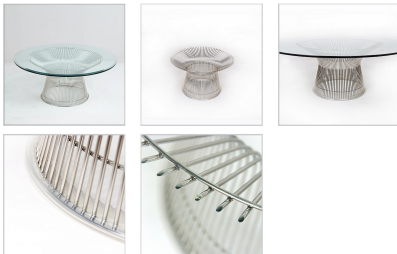

## Platner Style: Wire Frame Round Coffee Table

Inspired By: Warren Platner Round Coffee Table

Item No.: MC-6502

**Table Glass Size:**

Product Category: [Coffee Tables](#)

Designer: [Warren Platner](#)

Table Category: [Coffee Tables](#)

### DESCRIPTION

Part of the Platner Collection, our Wire Frame Round Coffee tables are inspired by Platner's designs from 1966 is an elegant addition to your living room. We offer this table in two sizes, 36 inch and 42 inch.

This iconic piece features steel rods to form the curved table base. Mr. Platner, who worked in the firms of Eero Saarinen and Kevin Roche in the early and mid-1960's, introduced his collection of chairs, ottomans and tables in 1966. Known as the "Platner Collection", in the original design, each piece glass rests on a sculptural base of nickel-plated steel rods resembling a shiny sheaf of wheat. Platner designed both the structure and the production method for these designs, forming his primary contribution to the mid-century modern furniture movement and is still an enduring icon of 1960's Modernism.

Our version of the Platner Coffee Table is offered in 36 inch and 42 inch diameter, both featuring half inch thick tempered glass resting on a sculptural base of stainless steel rods. The rods are polished to a medium shiny finish. There are clear rubber deals that are placed on the ends of the rods, to prevent them from scratching the glass and also, to keep the glass from sliding around.