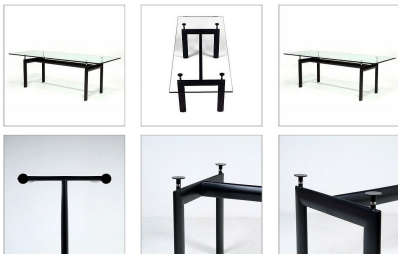

Corbusier LC6 Dining Table - 33.5 x 88 inches

Inspired By: Corbusier LC6 Dining Table

Item No.: QS-MC-2056-G02

Price: \$1,910.00

Product Category: [Dining Tables](#)

Designer: [le Corbusier](#)

Table Category: [Dining Tables](#)

Table Top Style: [Glass Top](#)

Product Group: [corbusier tables](#)

Modernism Style: [Scandinavian Modern](#)

DESCRIPTION

Also known as the Tube d'Avion Table, this LC6 table designed by architect Le Corbusier. Our table is the only one on the market that is offered in the standard table height of 29.5 inches. There are four sizes of glass tops available, this one is the 33.5 x 88 inch size. For the other sizes, please see this main product page located at this link: [MC-2056](#)

Our le Corbusier Style Dining Table is inspired by the Le Corbusier's LC6 Table and features a steel tubular frame powder coated satin black, adjustable glass supports and a thick glass top which beautifully coordinates with his other classic designs and is a wonderful choice for contemporary dining areas. The height adjustment allows for a finished table height of 29.5 to 30 inches, including the .70 inch glass thickness.

Dimensions:

Overall: 88w x 33.5d x 29.5-30h

Weight: 210lbs